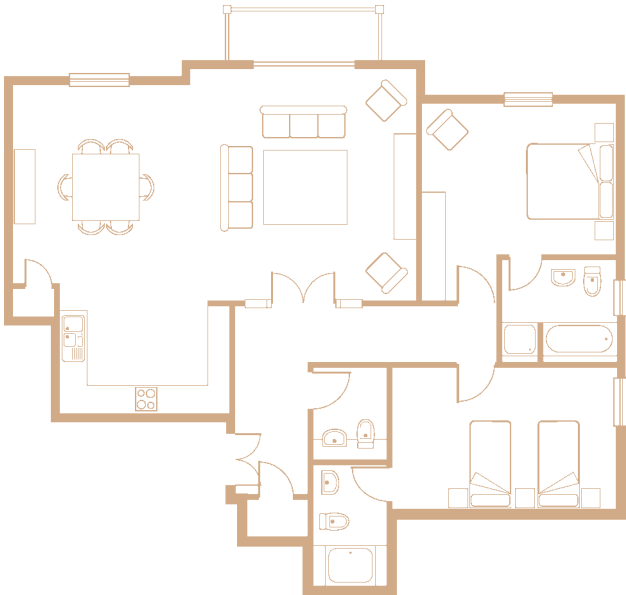

Apartment 107

Ground floor

LOCH FACING
with large private terrace
overlooking the 16th green.

Sleeps 6

136 sq m

Apartment 108

First floor

GOLF COURSE VIEW
towards 15th fairway
and Ben Lomond.

Sleeps 6

126 sq m

Apartment 110

First floor

LOCH FACING
with balcony
overlooking the 16th green.

Sleeps 6

136 sq m

Apartment 111

First floor

GOLF COURSE VIEW
overlooking the 16th green
and 17th tee.

Sleeps 6

126 sq m

Apartment 115

Second floor

GOLF COURSE VIEW
overlooking the 16th green
and 17th tee.

Sleeps 6

126 sq m