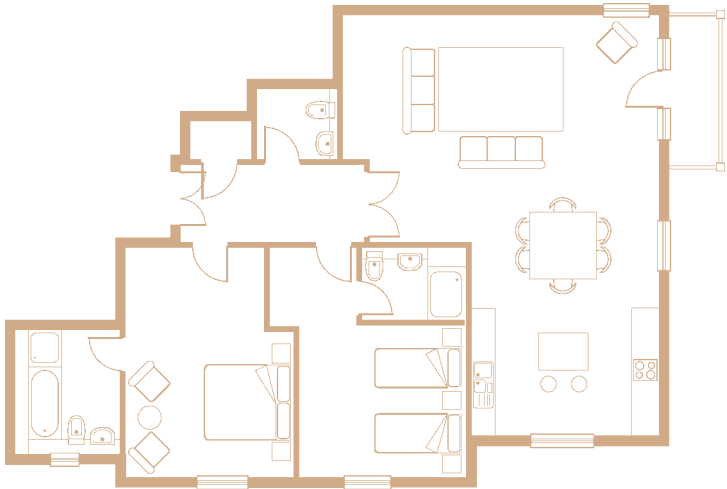

First floor

GOLF COURSE VIEW
overlooking the 16th green
and 17th tee.

Sleeps 6

126 sq m

Apartment 115

Second floor

GOLF COURSE VIEW
overlooking the 16th green
and 17th tee.

Sleeps 6

126 sq m