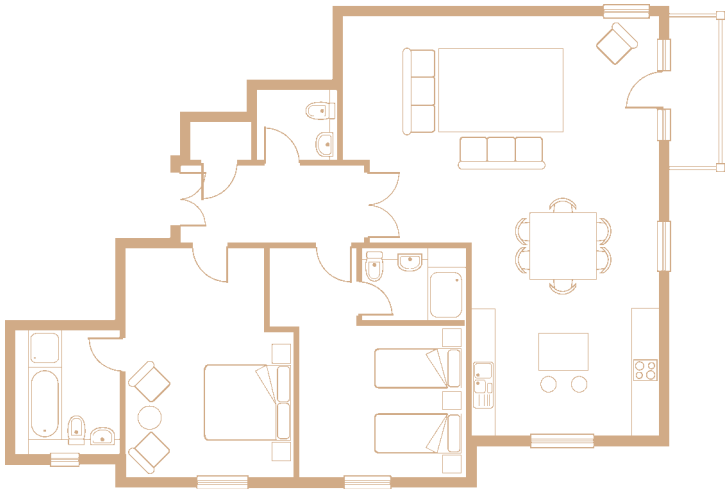

Apartment 107

Ground floor

LOCH FACING
with large private terrace
overlooking the 16th green.

Sleeps 6

136 sq m

Apartment 108

First floor

GOLF COURSE VIEW
towards 15th fairway
and Ben Lomond.

Sleeps 6

126 sq m

Apartment 110

First floor

LOCH FACING
with balcony
overlooking the 16th green.

Sleeps 6

136 sq m

Apartment 111

First floor

GOLF COURSE VIEW
overlooking the 16th green
and 17th tee.

Sleeps 6

126 sq m

Apartment 115

Second floor

GOLF COURSE VIEW
overlooking the 16th green
and 17th tee.

Sleeps 6

126 sq m