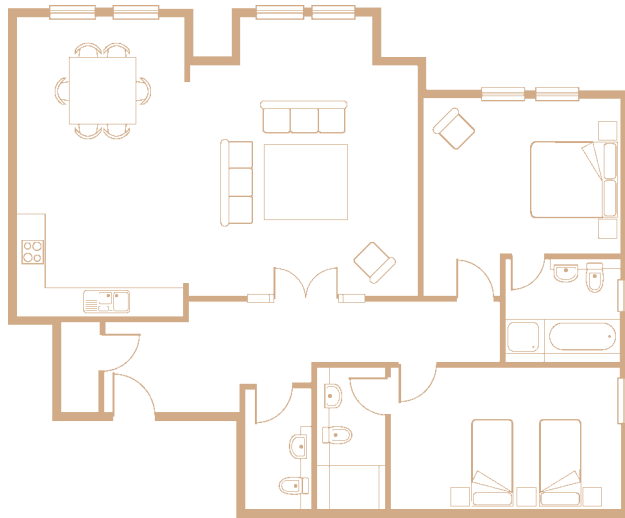

Apartment 107

Ground floor

LOCH FACING
with large private terrace
overlooking the 16th green.

Sleeps 6

136 sq m

Apartment 108

First floor

GOLF COURSE VIEW
towards 15th fairway
and Ben Lomond.

Sleeps 6

126 sq m

Apartment 110

First floor

LOCH FACING
with balcony
overlooking the 16th green.

Sleeps 6

136 sq m

Apartment 111

First floor

GOLF COURSE VIEW
overlooking the 16th green
and 17th tee.

Sleeps 6

126 sq m

Apartment 115

Second floor

GOLF COURSE VIEW
overlooking the 16th green
and 17th tee.

Sleeps 6

126 sq m