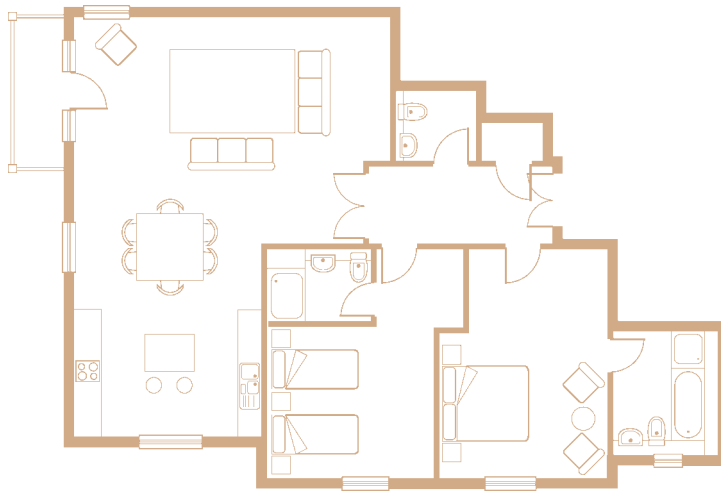

Apartment 107

Ground floor

LOCH FACING
with large private terrace
overlooking the 16th green.

Sleeps 6

136 sq m

Apartment 108

First floor

GOLF COURSE VIEW
towards 15th fairway
and Ben Lomond.

Sleeps 6

126 sq m

Apartment 110

First floor

LOCH FACING
with balcony
overlooking the 16th green.

Sleeps 6

136 sq m

Apartment 111

First floor

GOLF COURSE VIEW
overlooking the 16th green
and 17th tee.

Sleeps 6

126 sq m

Apartment 115

Second floor

GOLF COURSE VIEW
overlooking the 16th green
and 17th tee.

Sleeps 6

126 sq m